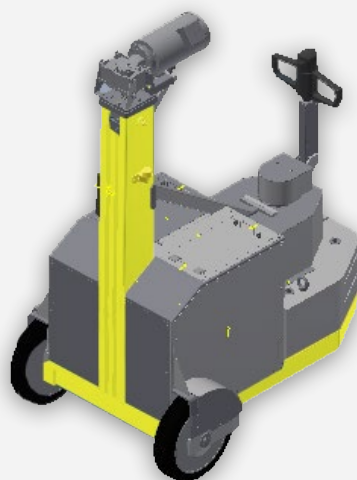

### MasterLift TYPE 0905

|                  |          |
|------------------|----------|
| STROKE           | 900 mm   |
| OVERALL HEIGHT   | 1.927 mm |
| LIFTING CAPACITY | 500 kg   |
| WEIGHT           | 780 kg   |

### MasterLift TYPE 0915

|                  |          |
|------------------|----------|
| STROKE           | 900 mm   |
| OVERALL HEIGHT   | 1.927 mm |
| LIFTING CAPACITY | 1.500 kg |
| WEIGHT           | 1.580 kg |

### MasterLift TYPE 1805

|                  |          |
|------------------|----------|
| STROKE           | 1.725 mm |
| OVERALL HEIGHT   | 2.752 mm |
| LIFTING CAPACITY | 500 kg   |
| WEIGHT           | 880 kg   |

### MasterLift TYPE 1815

|                  |          |
|------------------|----------|
| STROKE           | 1.725 mm |
| OVERALL HEIGHT   | 2.752 mm |
| LIFTING CAPACITY | 1.500 kg |
| WEIGHT           | 1.750 kg |