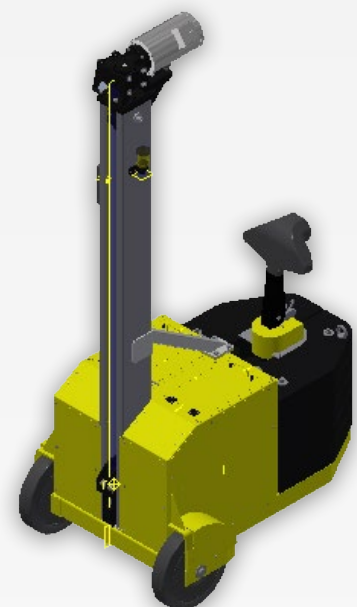

### MasterLift TYPE 0905

|                  |          |
|------------------|----------|
| STROKE           | 900 mm   |
| OVERALL HEIGHT   | 1.927 mm |
| LIFTING CAPACITY | 500 kg   |
| WEIGHT           | 780 kg   |

### MasterLift TYPE 0915

|                  |          |
|------------------|----------|
| STROKE           | 900 mm   |
| OVERALL HEIGHT   | 1.927 mm |
| LIFTING CAPACITY | 1.500 kg |
| WEIGHT           | 1.580 kg |

### MasterLift TYPE 1805

|                  |          |
|------------------|----------|
| STROKE           | 1.725 mm |
| OVERALL HEIGHT   | 2.752 mm |
| LIFTING CAPACITY | 500 kg   |
| WEIGHT           | 880 kg   |

### MasterLift TYPE 1815

|                  |          |
|------------------|----------|
| STROKE           | 1.725 mm |
| OVERALL HEIGHT   | 2.752 mm |
| LIFTING CAPACITY | 1.500 kg |
| WEIGHT           | 1.750 kg |